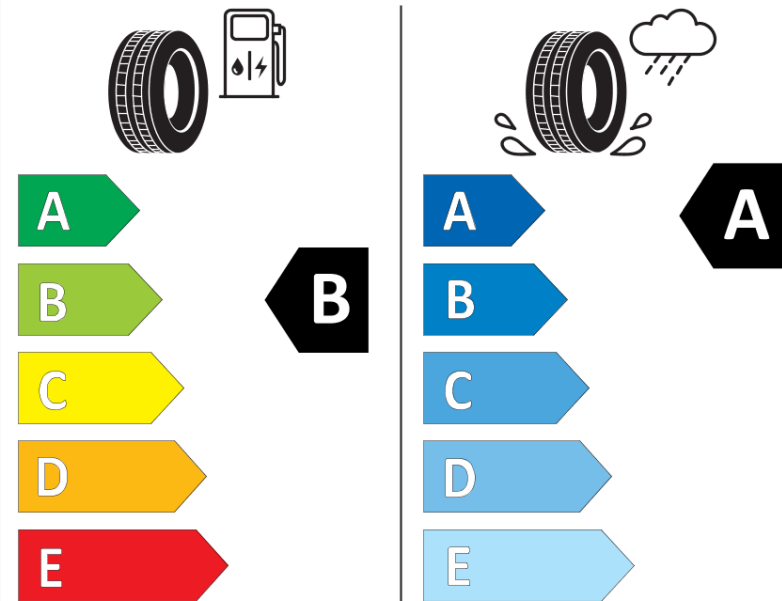

Product Information Sheet

Delegated Regulation (EU) 2020/740

Supplier name or trademark	MICHELIN
Commercial name or trade designation	ENERGY SAVER+
Tyre type identifier	001258
Tyre size designation	205/60R16
Load-capacity index	92
Speed category symbol	H
Fuel efficiency class	B
Wet grip class	A
External rolling noise class	B
External rolling noise value	70
Severe snow tyre	No
Ice tyre	No
Date of start of production	20/11
Date of end of production	
Load version	SL
Additional information	205/60 R16 92H TL ENERGY SAVER+ GRNX MI

ENERG

MICHELIN

001258

205/60R16 92 H

C1

2020/740