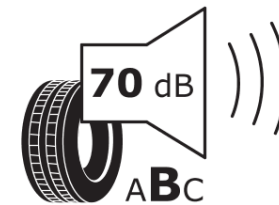

Product Information Sheet

Delegated Regulation (EU) 2020/740

Supplier name or trademark	MICHELIN
Commercial name or trade designation	ENERGY SAVER+
Tyre type identifier	001258
Tyre size designation	205/60R16
Load-capacity index	92
Speed category symbol	H
Fuel efficiency class	B
Wet grip class	A
External rolling noise class	B
External rolling noise value	70
Severe snow tyre	No
Ice tyre	No
Date of start of production	20/11
Date of end of production	
Load version	SL
Additional information	205/60 R16 92H TL ENERGY SAVER+ GRNX MI

ENERG

MICHELIN

001258

205/60R16 92 H

C1

2020/740