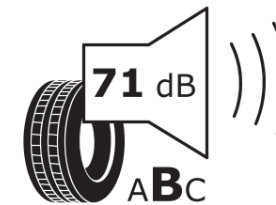

Product Information Sheet

Delegated Regulation (EU) 2020/740

Supplier name or trademark	MICHELIN
Commercial name or trade designation	PILOT SPORT 4 G1
Tyre type identifier	093863
Tyre size designation	205/45R17
Load-capacity index	88
Speed category symbol	V
Fuel efficiency class	C
Wet grip class	A
External rolling noise class	B
External rolling noise value	71
Severe snow tyre	No
Ice tyre	No
Date of start of production	24/17
Date of end of production	
Load version	XL
Additional information	205/45 R17 88V XL TL PILOT SPORT 4 G1 MI

ENERG

MICHELIN

093863

205/45R17 88 V

C1

2020/740