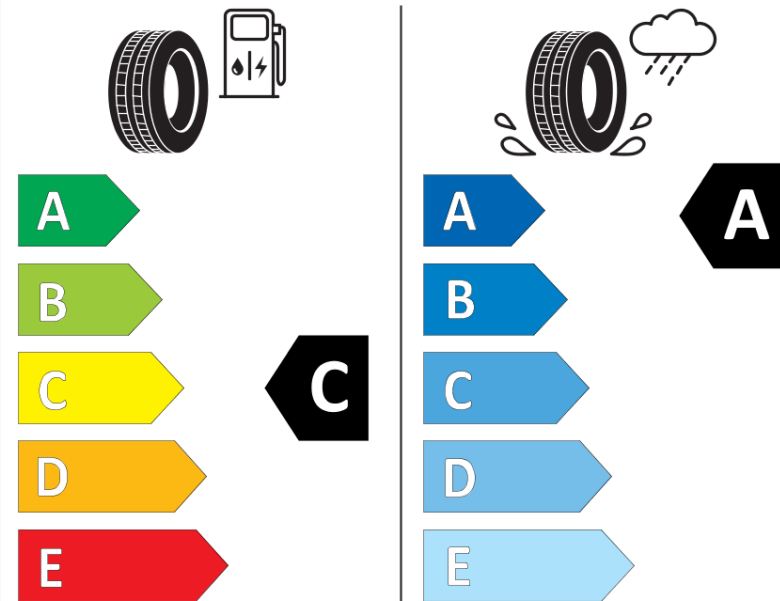

Product Information Sheet

Delegated Regulation (EU) 2020/740

Supplier name or trademark	MICHELIN
Commercial name or trade designation	PILOT SPORT 4 G1
Tyre type identifier	093863
Tyre size designation	205/45R17
Load-capacity index	88
Speed category symbol	V
Fuel efficiency class	C
Wet grip class	A
External rolling noise class	B
External rolling noise value	71
Severe snow tyre	No
Ice tyre	No
Date of start of production	24/17
Date of end of production	
Load version	XL
Additional information	205/45 R17 88V XL TL PILOT SPORT 4 G1 MI

ENERG

MICHELIN

093863

205/45R17 88 V

C1

2020/740