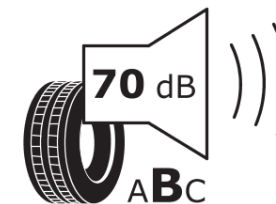

Product Information Sheet

Delegated Regulation (EU) 2020/740

Supplier name or trademark	MICHELIN
Commercial name or trade designation	PRIMACY 4 S2
Tyre type identifier	102122
Tyre size designation	205/45R17
Load-capacity index	88
Speed category symbol	H
Fuel efficiency class	A
Wet grip class	A
External rolling noise class	B
External rolling noise value	70
Severe snow tyre	No
Ice tyre	No
Date of start of production	40/19
Date of end of production	
Load version	XL
Additional information	205/45R17 88H XL TL PRIMACY 4 S2 MI

ENERG

MICHELIN

102122

205/45R17 88 H

C1

2020/740