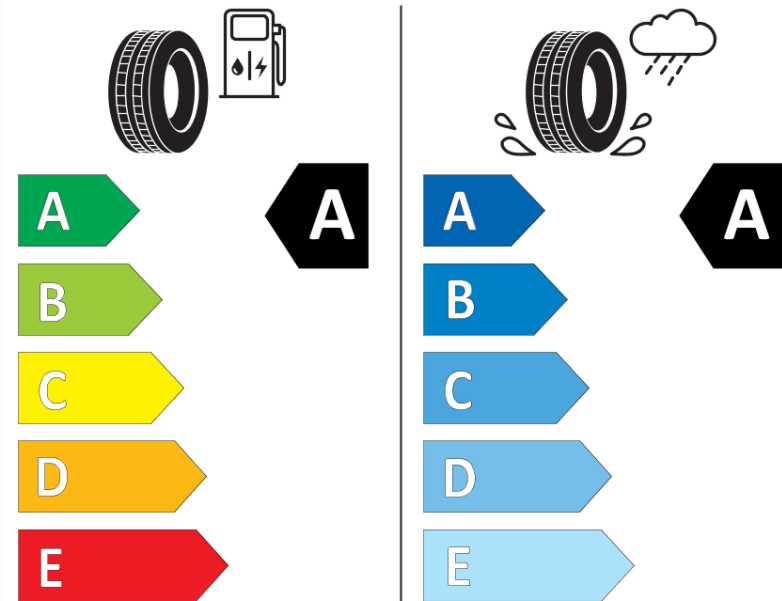

Product Information Sheet

Delegated Regulation (EU) 2020/740

Supplier name or trademark	MICHELIN
Commercial name or trade designation	PRIMACY 4 S2
Tyre type identifier	102122
Tyre size designation	205/45R17
Load-capacity index	88
Speed category symbol	H
Fuel efficiency class	A
Wet grip class	A
External rolling noise class	B
External rolling noise value	70
Severe snow tyre	No
Ice tyre	No
Date of start of production	40/19
Date of end of production	
Load version	XL
Additional information	205/45R17 88H XL TL PRIMACY 4 S2 MI

ENERG

MICHELIN

102122

205/45R17 88 H

C1

2020/740