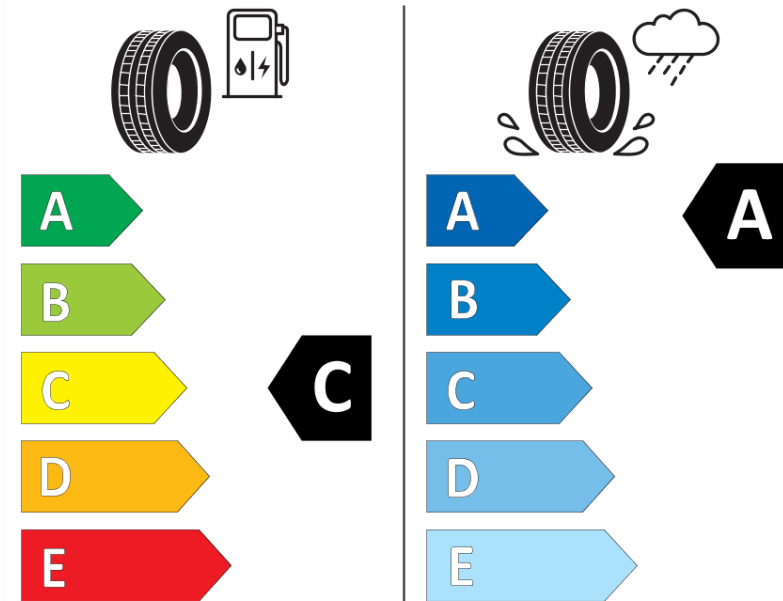

## Product Information Sheet

Delegated Regulation (EU) 2020/740

Supplier name or trademark	<b>MICHELIN</b>
Commercial name or trade designation	<b>PRIMACY 3</b>
Tyre type identifier	<b>123949</b>
Tyre size designation	<b>225/55R17</b>
Load-capacity index	<b>101</b>
Speed category symbol	<b>W</b>
Fuel efficiency class	<b>C</b>
Wet grip class	<b>A</b>
External rolling noise class	<b>A</b>
External rolling noise value	<b>69</b>
Severe snow tyre	<b>No</b>
Ice tyre	<b>No</b>
Date of start of production	<b>26/10</b>
Date of end of production	
Load version	<b>XL</b>
Additional information	<b>225/55 R17 101W EXTRA LOAD TL PRIMACY 3 GRNX MI</b>

# ENERG

**MICHELIN**

123949

225/55R17 101 W

C1

2020/740