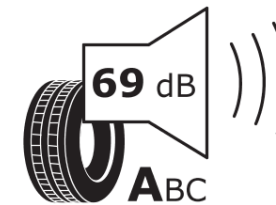

## Product Information Sheet

Delegated Regulation (EU) 2020/740

Supplier name or trademark	<b>MICHELIN</b>
Commercial name or trade designation	<b>PRIMACY 3</b>
Tyre type identifier	<b>123949</b>
Tyre size designation	<b>225/55R17</b>
Load-capacity index	<b>101</b>
Speed category symbol	<b>W</b>
Fuel efficiency class	<b>C</b>
Wet grip class	<b>A</b>
External rolling noise class	<b>A</b>
External rolling noise value	<b>69</b>
Severe snow tyre	<b>No</b>
Ice tyre	<b>No</b>
Date of start of production	<b>26/10</b>
Date of end of production	
Load version	<b>XL</b>
Additional information	<b>225/55 R17 101W EXTRA LOAD TL PRIMACY 3 GRNX MI</b>

# ENERG

**MICHELIN**

123949

225/55R17 101 W

C1

2020/740