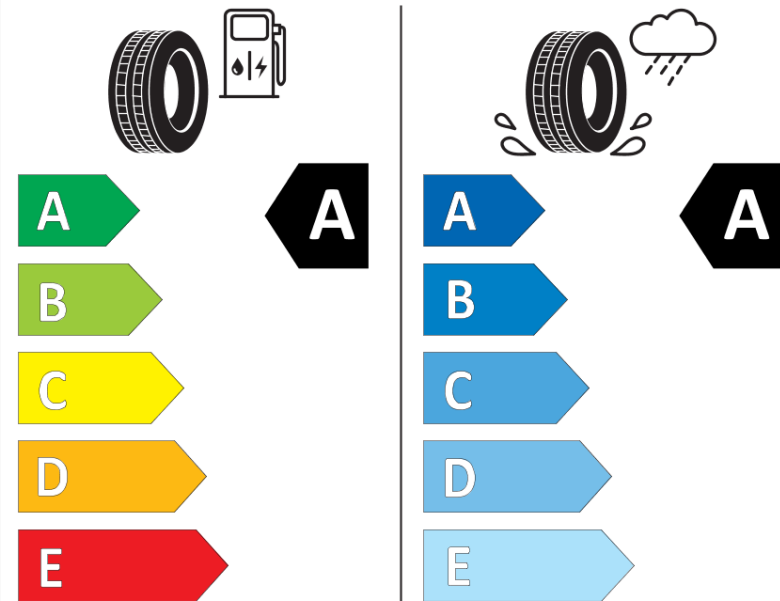

Product Information Sheet

Delegated Regulation (EU) 2020/740

Supplier name or trademark	MICHELIN
Commercial name or trade designation	PRIMACY 3 S1
Tyre type identifier	140680
Tyre size designation	205/55R19
Load-capacity index	97
Speed category symbol	V
Fuel efficiency class	A
Wet grip class	A
External rolling noise class	A
External rolling noise value	69
Severe snow tyre	No
Ice tyre	No
Date of start of production	44/16
Date of end of production	
Load version	XL
Additional information	205/55 R19 97V XL TL PRIMACY 3 S1 GRNX MI

ENERG

MICHELIN

140680

205/55R19 97 V

C1

2020/740