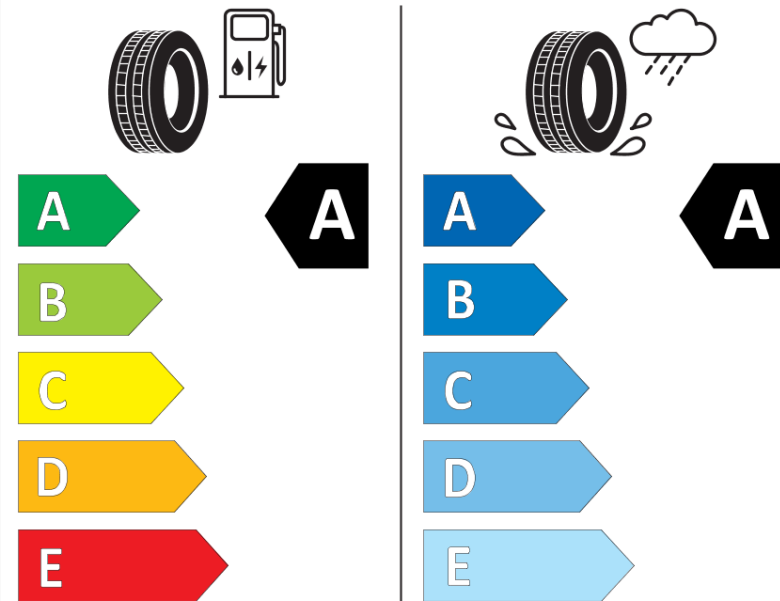

Product Information Sheet

Delegated Regulation (EU) 2020/740

Supplier name or trademark	MICHELIN
Commercial name or trade designation	PRIMACY 4 S1
Tyre type identifier	213618
Tyre size designation	205/60R16
Load-capacity index	92
Speed category symbol	H
Fuel efficiency class	A
Wet grip class	A
External rolling noise class	A
External rolling noise value	68
Severe snow tyre	No
Ice tyre	No
Date of start of production	18/17
Date of end of production	
Load version	SL
Additional information	205/60 R16 92H TL PRIMACY 4 S1 MI

ENERG

MICHELIN

213618

205/60R16 92 H

C1