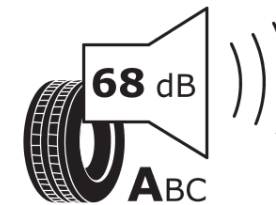

ENERG

MICHELIN

213618

205/60R16 92 H

C1