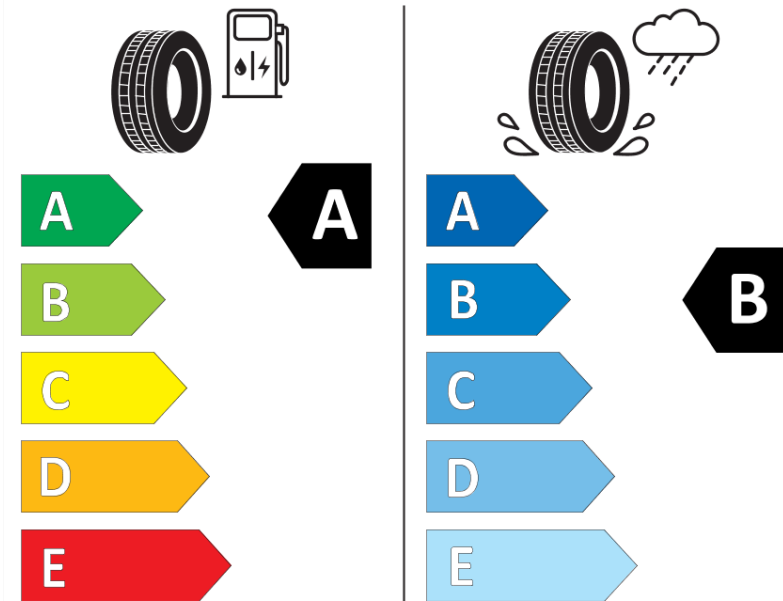

## Product Information Sheet

Delegated Regulation (EU) 2020/740

Supplier name or trademark	<b>MICHELIN</b>
Commercial name or trade designation	<b>PRIMACY 4 S1</b>
Tyre type identifier	<b>271040</b>
Tyre size designation	<b>225/55R17</b>
Load-capacity index	<b>101</b>
Speed category symbol	<b>V</b>
Fuel efficiency class	<b>A</b>
Wet grip class	<b>B</b>
External rolling noise class	<b>B</b>
External rolling noise value	<b>70</b>
Severe snow tyre	<b>No</b>
Ice tyre	<b>No</b>
Date of start of production	<b>38/19</b>
Date of end of production	
Load version	<b>XL</b>
Additional information	<b>225/55R17 101V XL TL PRIMACY 4 S1 MI</b>

# ENERG

**MICHELIN**

271040

225/55R17 101 V

C1

2020/740