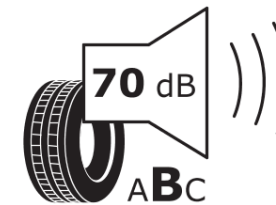

ENERG

MICHELIN

271040

225/55R17 101 V

C1