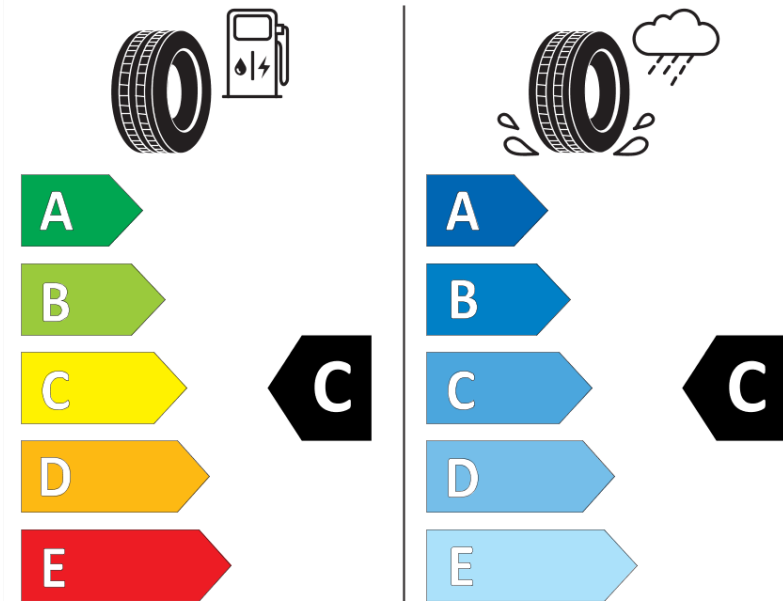

Product Information Sheet

Delegated Regulation (EU) 2020/740

Supplier name or trademark	MICHELIN
Commercial name or trade designation	LATITUDE TOUR HP
Tyre type identifier	286277
Tyre size designation	215/65R16
Load-capacity index	98
Speed category symbol	H
Fuel efficiency class	C
Wet grip class	C
External rolling noise class	B
External rolling noise value	69
Severe snow tyre	No
Ice tyre	No
Date of start of production	39/05
Date of end of production	
Load version	SL
Additional information	215/65R16 98H TL LATITUDE TOUR HP GREEN X MI

ENERG

MICHELIN

286277

215/65R16 98 H

C1