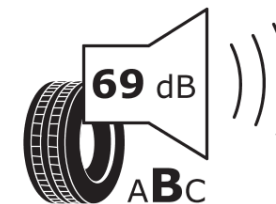

ENERG

MICHELIN

286277

215/65R16 98 H

C1