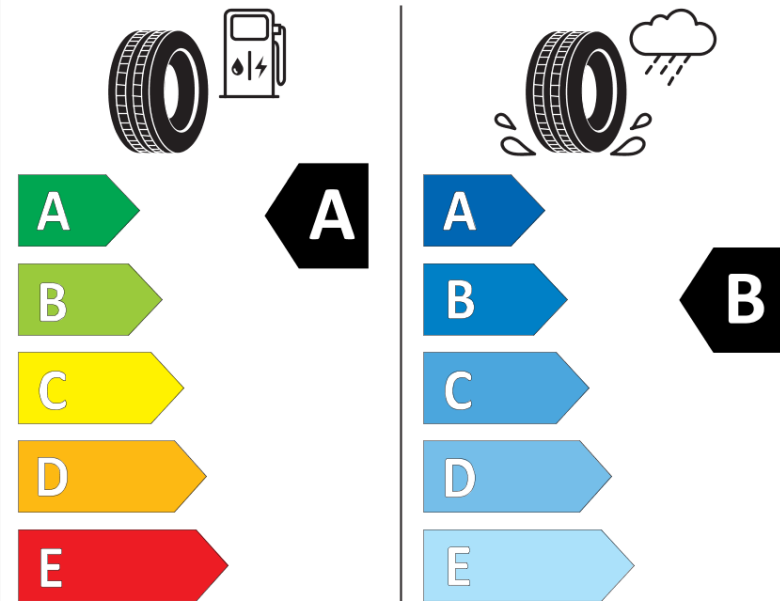

## Product Information Sheet

Delegated Regulation (EU) 2020/740

Supplier name or trademark	<b>MICHELIN</b>
Commercial name or trade designation	<b>PRIMACY 4 S1</b>
Tyre type identifier	<b>335285</b>
Tyre size designation	<b>205/55R17</b>
Load-capacity index	<b>95</b>
Speed category symbol	<b>V</b>
Fuel efficiency class	<b>A</b>
Wet grip class	<b>B</b>
External rolling noise class	<b>A</b>
External rolling noise value	<b>68</b>
Severe snow tyre	<b>No</b>
Ice tyre	<b>No</b>
Date of start of production	<b>38/18</b>
Date of end of production	
Load version	<b>XL</b>
Additional information	<b>205/55 R17 95V XL TL PRIMACY 4 S1 MI</b>

# ENERG

**MICHELIN**

335285

205/55R17 95 V

C1

2020/740