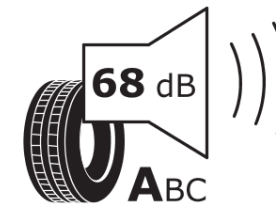

## Product Information Sheet

Delegated Regulation (EU) 2020/740

Supplier name or trademark	<b>MICHELIN</b>
Commercial name or trade designation	<b>PRIMACY 4 S1</b>
Tyre type identifier	<b>342727</b>
Tyre size designation	<b>195/55R16</b>
Load-capacity index	<b>87</b>
Speed category symbol	<b>H</b>
Fuel efficiency class	<b>A</b>
Wet grip class	<b>A</b>
External rolling noise class	<b>A</b>
External rolling noise value	<b>68</b>
Severe snow tyre	<b>No</b>
Ice tyre	<b>No</b>
Date of start of production	<b>01/17</b>
Date of end of production	
Load version	<b>SL</b>
Additional information	<b>195/55 R16 87H TL PRIMACY 4 S1 MI</b>

# ENERG

**MICHELIN**

342727

195/55R16 87 H

C1

2020/740