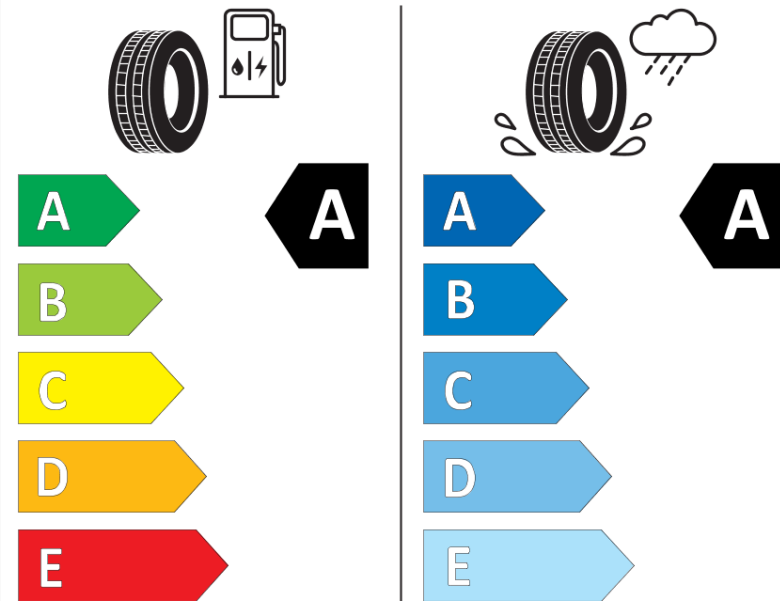

## Product Information Sheet

Delegated Regulation (EU) 2020/740

Supplier name or trademark	<b>MICHELIN</b>
Commercial name or trade designation	<b>PRIMACY 4 S1</b>
Tyre type identifier	<b>342727</b>
Tyre size designation	<b>195/55R16</b>
Load-capacity index	<b>87</b>
Speed category symbol	<b>H</b>
Fuel efficiency class	<b>A</b>
Wet grip class	<b>A</b>
External rolling noise class	<b>A</b>
External rolling noise value	<b>68</b>
Severe snow tyre	<b>No</b>
Ice tyre	<b>No</b>
Date of start of production	<b>01/17</b>
Date of end of production	
Load version	<b>SL</b>
Additional information	<b>195/55 R16 87H TL PRIMACY 4 S1 MI</b>

# ENERG

**MICHELIN**

342727

195/55R16 87 H

C1

2020/740