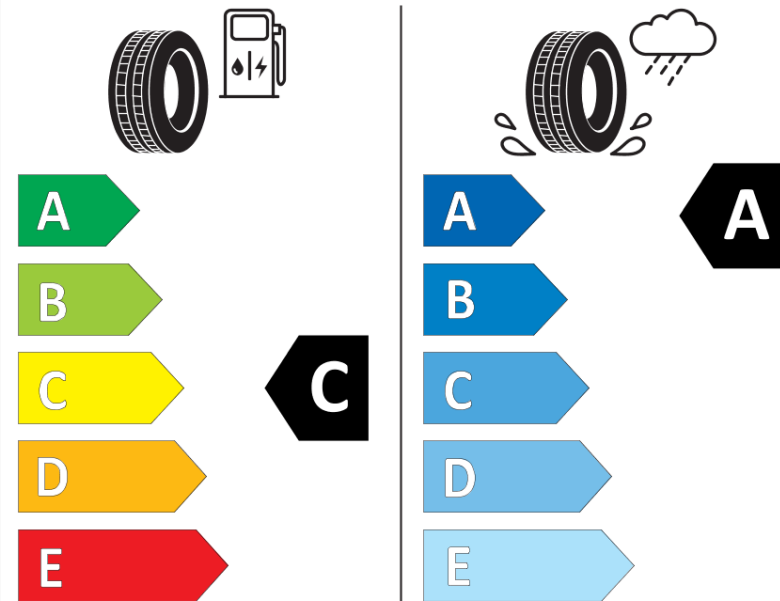

Product Information Sheet

Delegated Regulation (EU) 2020/740

Supplier name or trademark	MICHELIN
Commercial name or trade designation	AGILIS+ DT
Tyre type identifier	406293
Tyre size designation	215/60R17
Load-capacity index	104
Load-capacity index (Load index for Dual mounting)	102
Speed category symbol	H
Fuel efficiency class	C
Wet grip class	A
External rolling noise class	B
External rolling noise value	72
Severe snow tyre	No
Date of start of production	49/13
Date of end of production	
Additional information	215/60 R 17C 104/102H TL AGILIS+ GRNX DT MI
Load-capacity index (Single Load index for additional service description)	
Load-capacity index (Dual Load index for additional service description)	
Speed category symbol (for Additional Service Description)	H

ENERG

MICHELIN

406293

215/60R17 104/102 H

C2