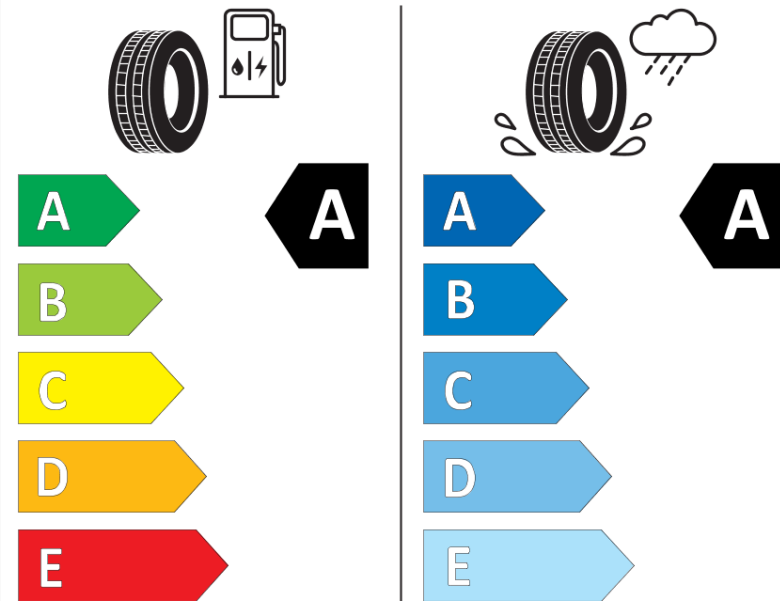

Product Information Sheet

Delegated Regulation (EU) 2020/740

Supplier name or trademark	MICHELIN
Commercial name or trade designation	PRIMACY 4 S1
Tyre type identifier	417046
Tyre size designation	215/60R17
Load-capacity index	96
Speed category symbol	H
Fuel efficiency class	A
Wet grip class	A
External rolling noise class	B
External rolling noise value	69
Severe snow tyre	No
Ice tyre	No
Date of start of production	41/16
Date of end of production	
Load version	SL
Additional information	215/60 R17 96H TL PRIMACY 4 S1 MI

ENERG

MICHELIN

417046

215/60R17 96 H

C1