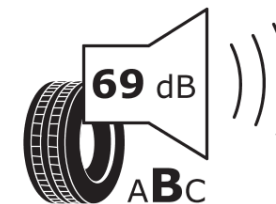

ENERG

MICHELIN

417046

215/60R17 96 H

C1