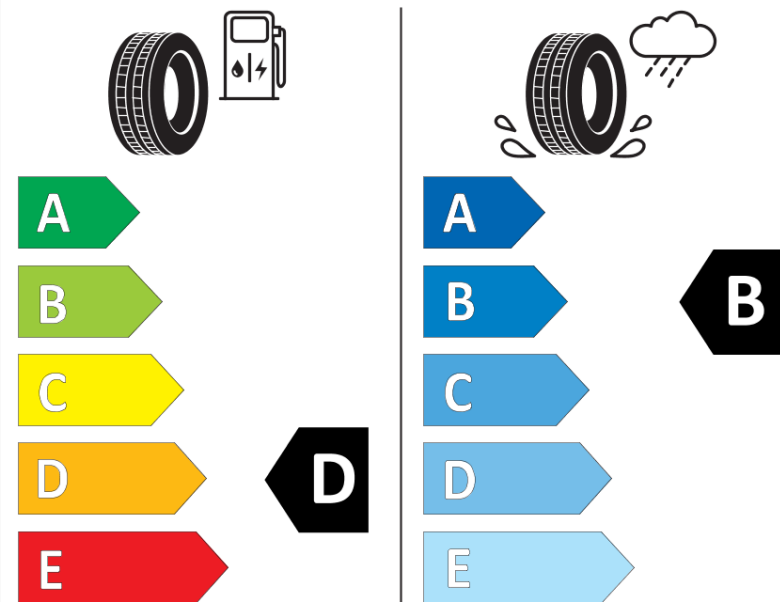

Product Information Sheet

Delegated Regulation (EU) 2020/740

Supplier name or trademark	MICHELIN
Commercial name or trade designation	AGILIS ALPIN
Tyre type identifier	529550
Tyre size designation	215/60R17
Load-capacity index	104
Load-capacity index (Load index for Dual mounting)	102
Speed category symbol	H
Fuel efficiency class	D
Wet grip class	B
External rolling noise class	B
External rolling noise value	71
Severe snow tyre	Yes
Date of start of production	29/13
Date of end of production	
Additional information	215/60 R 17C 104/102H TL AGILIS ALPIN MI
Load-capacity index (Single Load index for additional service description)	
Load-capacity index (Dual Load index for additional service description)	
Speed category symbol (for Additional Service Description)	

ENERG

MICHELIN

529550

215/60R17 104/102 H

C2

2020/740