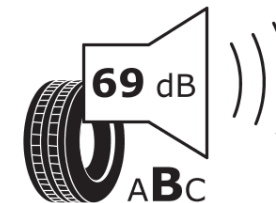

## Product Information Sheet

Delegated Regulation (EU) 2020/740

Supplier name or trademark	<b>MICHELIN</b>
Commercial name or trade designation	<b>PRIMACY 3</b>
Tyre type identifier	<b>589024</b>
Tyre size designation	<b>225/55R18</b>
Load-capacity index	<b>98</b>
Speed category symbol	<b>V</b>
Fuel efficiency class	<b>C</b>
Wet grip class	<b>A</b>
External rolling noise class	<b>B</b>
External rolling noise value	<b>69</b>
Severe snow tyre	<b>No</b>
Ice tyre	<b>No</b>
Date of start of production	<b>14/12</b>
Date of end of production	
Load version	<b>SL</b>
Additional information	<b>225/55 R18 98V TL PRIMACY 3 GRNX MI</b>

# ENERG

**MICHELIN**

589024

225/55R18 98 V

C1

2020/740