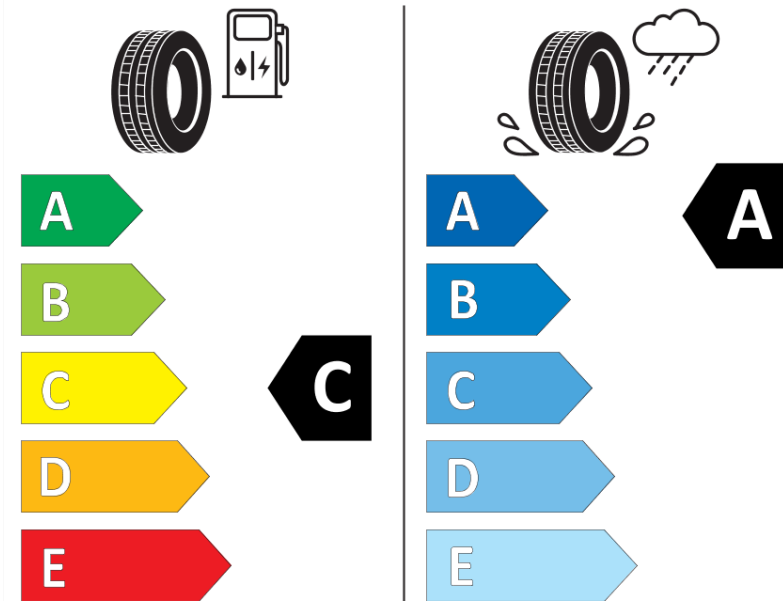

## Product Information Sheet

Delegated Regulation (EU) 2020/740

Supplier name or trademark	<b>MICHELIN</b>
Commercial name or trade designation	<b>PRIMACY 3</b>
Tyre type identifier	<b>589024</b>
Tyre size designation	<b>225/55R18</b>
Load-capacity index	<b>98</b>
Speed category symbol	<b>V</b>
Fuel efficiency class	<b>C</b>
Wet grip class	<b>A</b>
External rolling noise class	<b>B</b>
External rolling noise value	<b>69</b>
Severe snow tyre	<b>No</b>
Ice tyre	<b>No</b>
Date of start of production	<b>14/12</b>
Date of end of production	
Load version	<b>SL</b>
Additional information	<b>225/55 R18 98V TL PRIMACY 3 GRNX MI</b>

# ENERG

**MICHELIN**

589024

225/55R18 98 V

C1

2020/740