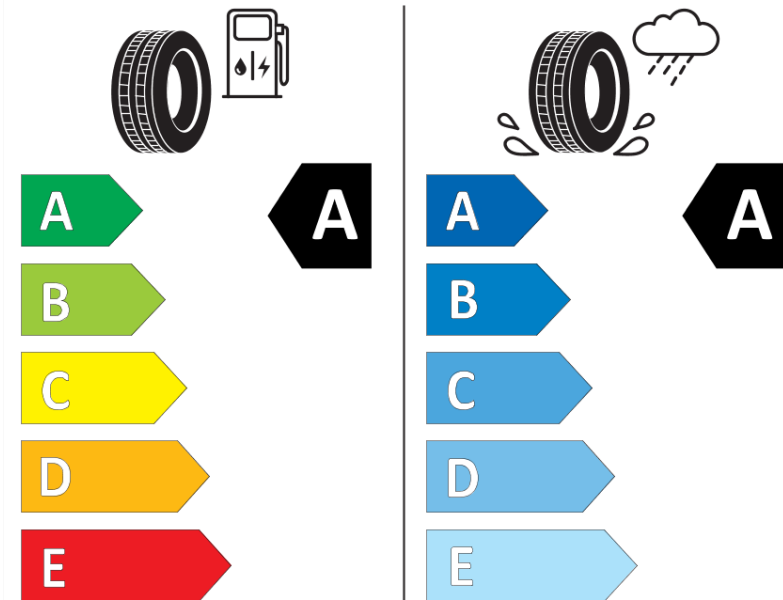

## Product Information Sheet

Delegated Regulation (EU) 2020/740

Supplier name or trademark	<b>MICHELIN</b>
Commercial name or trade designation	<b>PRIMACY 4 S1</b>
Tyre type identifier	<b>762158</b>
Tyre size designation	<b>215/65R17</b>
Load-capacity index	<b>103</b>
Speed category symbol	<b>V</b>
Fuel efficiency class	<b>A</b>
Wet grip class	<b>A</b>
External rolling noise class	<b>A</b>
External rolling noise value	<b>68</b>
Severe snow tyre	<b>No</b>
Ice tyre	<b>No</b>
Date of start of production	<b>29/18</b>
Date of end of production	
Load version	<b>XL</b>
Additional information	<b>215/65 R17 103V XL TL PRIMACY 4 S1 MI</b>

# ENERG

**MICHELIN**

762158

215/65R17 103 V

C1

2020/740