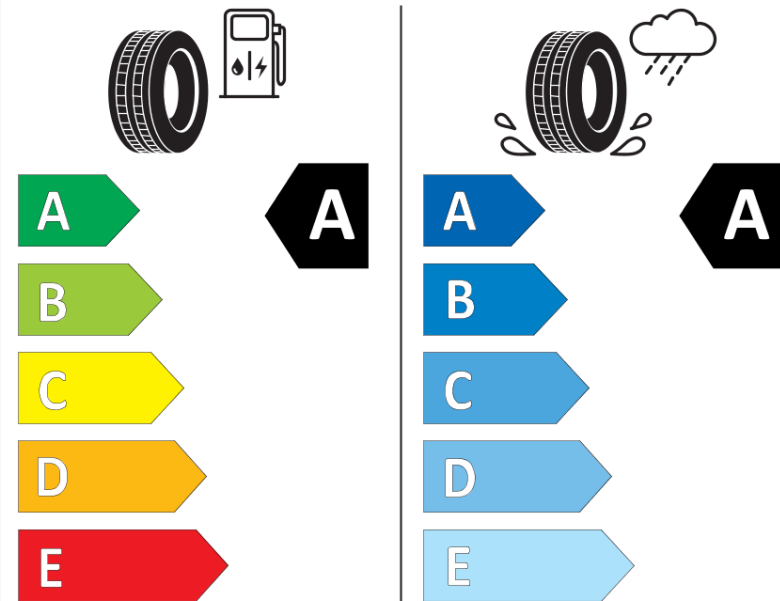

Product Information Sheet

Delegated Regulation (EU) 2020/740

Supplier name or trademark	MICHELIN
Commercial name or trade designation	PRIMACY 4 S1
Tyre type identifier	899621
Tyre size designation	225/55R18
Load-capacity index	102
Speed category symbol	V
Fuel efficiency class	A
Wet grip class	A
External rolling noise class	A
External rolling noise value	68
Severe snow tyre	No
Ice tyre	No
Date of start of production	24/18
Date of end of production	
Load version	XL
Additional information	225/55 R18 102V XL TL PRIMACY 4 S1 MI

ENERG

MICHELIN

899621

225/55R18 102 V

C1

2020/740