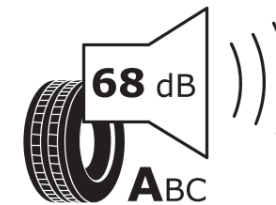

ENERG

MICHELIN

899621

225/55R18 102 V

C1